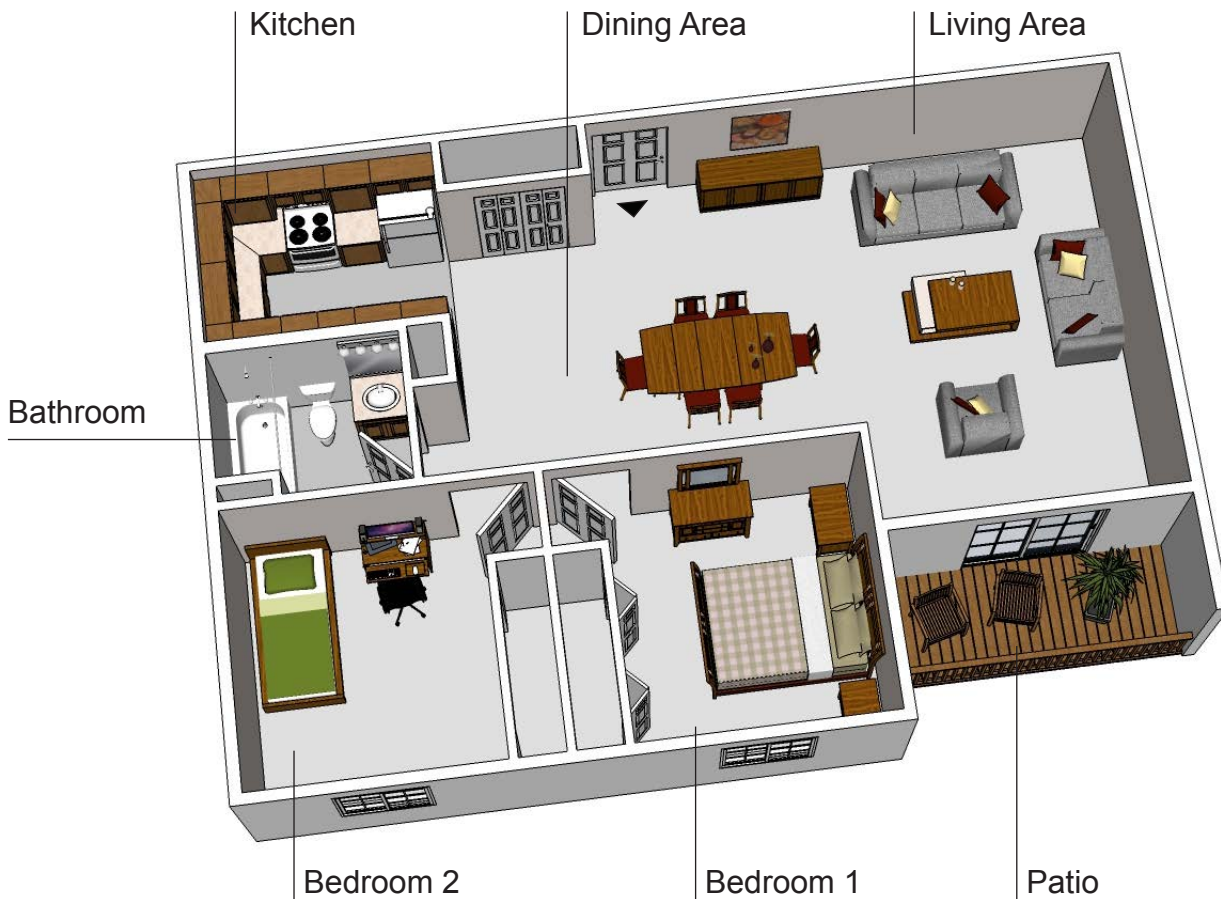

# Classic Layout

Spacious 1,000+ sq.ft. 2 bedroom apartment with patio or balcony. Wall to wall berber carpet. The kitchen is the center of the living area and opens up generously toward the dining room. Living and dining areas are separate but still open with plenty of natural light.

# Great Room Layout

Spacious 1,000+ sq.ft. 2 bedroom apartment with patio or balcony. Wall to wall berber carpet. Living and dining areas are combined to form an impressive grand room. This open floor plan allows for various furniture layouts and maximum flexibility.