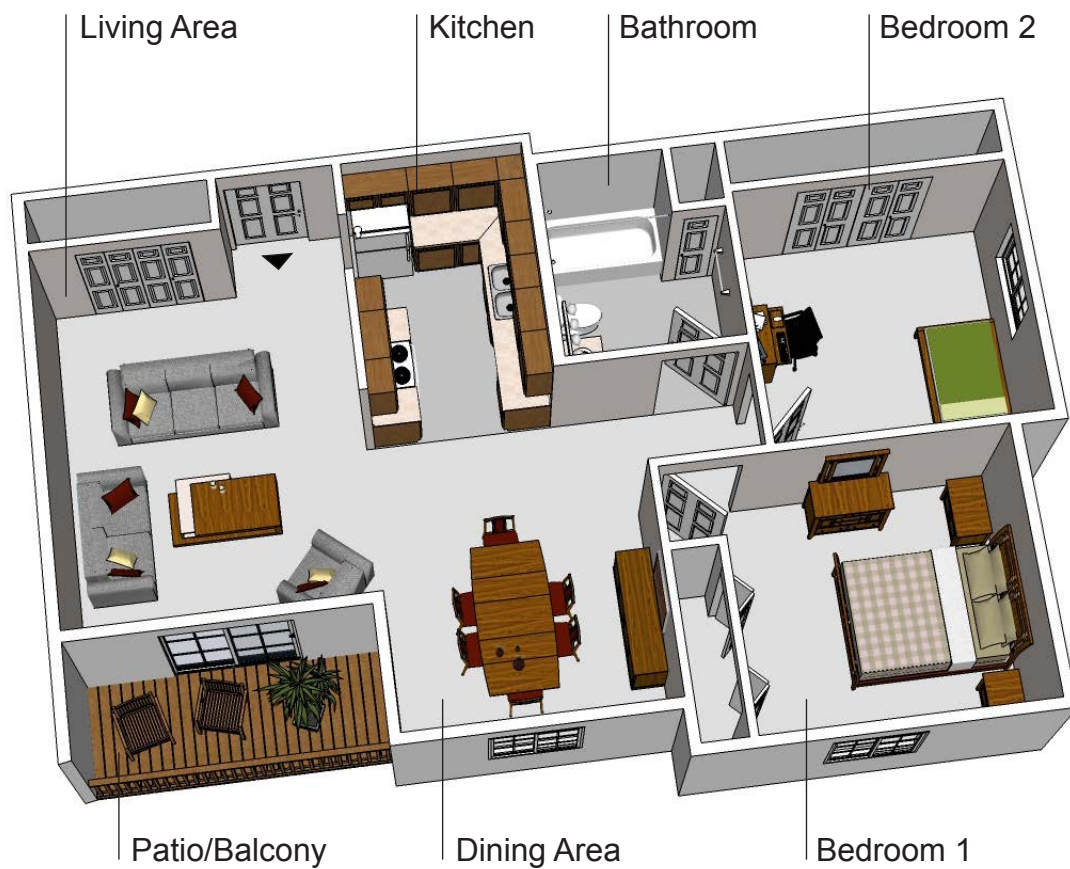

# Classic Layout

Spacious 1,000+ sq.ft. 2 bedroom apartment with patio or balcony. Wall to wall berber carpet. The kitchen is the center of the living area and opens up generously toward the dining room. Living and dining areas are separate but still open with plenty of natural light.

# Great Room Layout

Spacious 1,000+ sq.ft. 2 bedroom apartment with patio or balcony. Wall to wall berber carpet. Living and dining areas are combined to form an impressive grand room. This open floor plan allows for various furniture layouts and maximum flexibility.